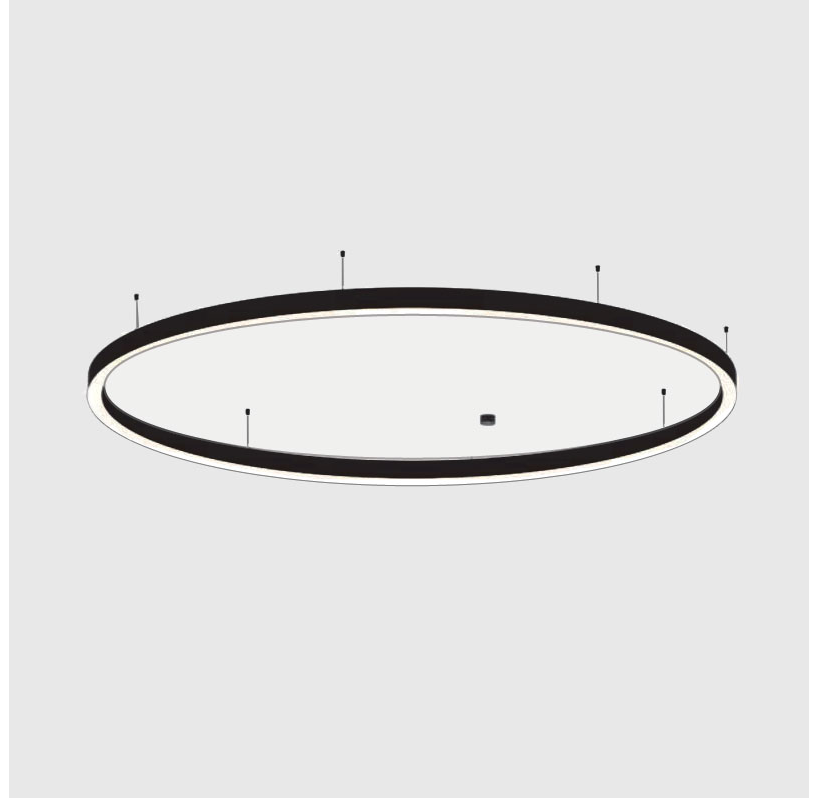

GENERAL

Series: Glorious
 Subseries: Glorious Slim
 Brand: Prolicht
 Division: Architectural
 Mounting Type: Suspension
 Mounting Location: Ceiling
 Subcategory: Ambient

PHYSICAL

Shape: Round
 Diameter (mm): 3000
 Diameter (in): 118 7/8
 Height (mm): 90
 Height (in): 3 9/16
 Max. Overall Height (mm): 2090
 Max. Overall Height (in): 82 5/16
 Light Distribution: Direct / Indirect
 Weight (kg): 31.716
 Weight (lbs): 69.93
 Diffuser: [PMMA - Opal or Micro-Prism](#)
 Fixture Finish: [SSR / BKV / CWI / CRY / HAB / UFT / ITA / RUA / FTG / MYG / LOD / PUS / FRO / FUP / KIA / POP / BLS / SPG / MEY / GOH / GUM / CHC / COM / ABZ / JAG / OBR / MOS / ROR](#)
 Fixture Material: Aluminum
 Cable Details: 2000mm or 6000mm Transparent Cable

2870mm 113"

3000mm 118 7/8"

GLORIOUS SLIM SUSPENSION

A30553-

base number LED Dimming Color Temperature Finishes (Diamond) Diffuser Options Cable Options

- To build a product code in our configurator select the specify button on the base model # product page
- To build a manual product code on this datasheet choose from the options listed below in blue font and add the suffix to the base model #

GENERAL

Series: Glorious
 Subseries: Glorious Slim
 Brand: Prolicht
 Division: Architectural
 Mounting Type: Suspension
 Mounting Location: Ceiling
 Subcategory: Ambient

PHYSICAL

Shape: Round
 Diameter (mm): 3000
 Diameter (in): 118 1/8
 Depth (mm): 90
 Depth (in): 3 9/16
 Max. Overall Height (mm): 2090
 Max. Overall Height (in): 82 5/16
 Light Distribution: Direct
 Weight (kg): 27.55
 Weight (lbs): 60.75
 Diffuser: PMMA - Opal or Micro-Prism
 Fixture Finish: SSR / BKV / CWI / CRY / HAB / UFT / ITA / RUA / FTG / MYG / LOD / PUS / FRO / FUP / KIA / POP / BLS / SPG / MEY / GOH / GUM / CHC / COM / ABZ / JAG / OBR / MOS / ROR
 Fixture Material: Aluminum
 Cable Details: 2000mm or 6000mm Transparent Cable