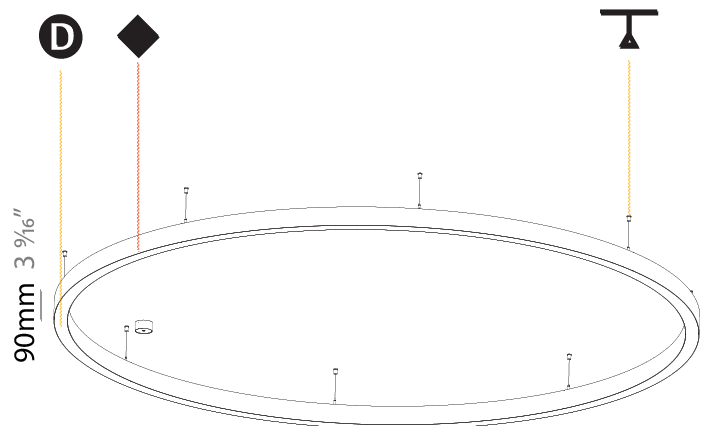

GENERAL

Series: Glorious
Subseries: Glorious Slim
Brand: Prolicht
Division: Architectural
Mounting Type: Suspension
Mounting Location: Ceiling
Subcategory: Ambient

PHYSICAL

Shape: Round
Diameter (mm): 3000
Diameter (in): 118 1/8
Depth (mm): 90
Depth (in): 3 9/16
Max. Overall Height (mm): 2090
Max. Overall Height (in): 82 5/16
Light Distribution: Direct
Weight (kg): 27.55
Weight (lbs): 60.75
Diffuser: PMMA - Opal or Micro-Prism
Fixture Finish: SSR / BKV / CWI / CRY / HAB / UFT / ITA / RUA / FTG / MYG / LOD / PUS / FRO / FUP / KIA / POP / BLS / SPG / MEY / GOH / GUM / CHC / COM / ABZ / JAG / OBR / MOS / ROR
Fixture Material: Aluminum
Cable Details: 2000mm or 6000mm Transparent Cable

ELECTRICAL

Lamp Type: LED (Zhaga Standard)
Input Wattage (W): 227.2
Total Output Wattage (W): 192
Dimming: Tri-Mode (Non-Dimming and Phase Dimming (120Vac only) and 0-10V Dimming)
Driver Included: Yes
Driver Location: Integrated
Driver Type: Constant Current - Universal
Driver Class: Class 2
Input Voltage (V): 120 - 277
Constant Current (MA): 350

LED

Color Temperature (°K): 3000 / 3500 / 4000
Max. Delivered Lumen (lm): 27160 / 27724 / 28290
CRI: >80 CRI
Efficiency (%): 88
Lamp Life (hrs): 50000

OPTICAL

RATINGS AND CERTIFICATIONS

Certified By: Certified for North American Standards
IP rating: IP20

2870mm 113"

3000mm 118 1/8"